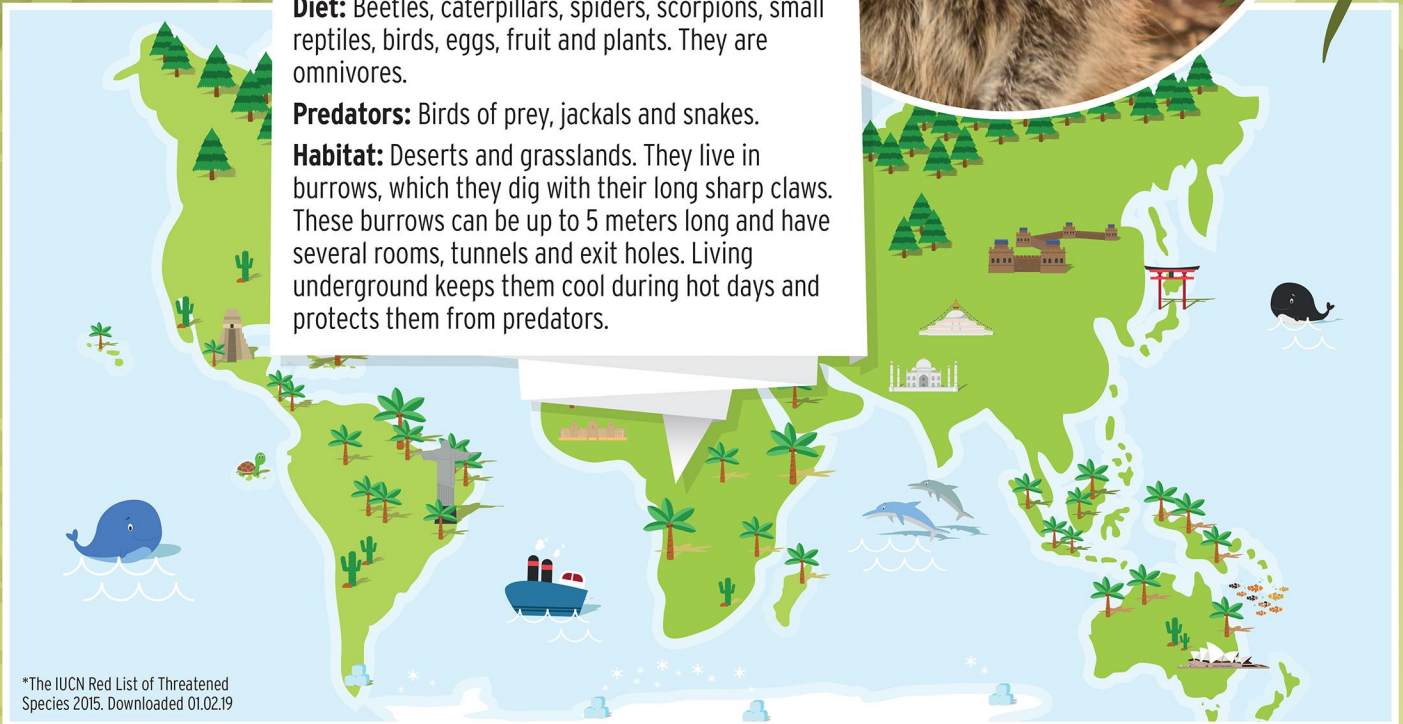

MEERKATS

(*SURICATA SURICATTA*)

CONSERVATION STATUS: LEAST CONCERN*

WE ARE MAMMALS

with a lifespan of 4-8 years in the wild or 10-30 years in captivity

Origin: Africa.

Diet: Beetles, caterpillars, spiders, scorpions, small reptiles, birds, eggs, fruit and plants. They are omnivores.

Predators: Birds of prey, jackals and snakes.

Habitat: Deserts and grasslands. They live in burrows, which they dig with their long sharp claws. These burrows can be up to 5 meters long and have several rooms, tunnels and exit holes. Living underground keeps them cool during hot days and protects them from predators.

20mph

DID YOU KNOW?

Meerkats are excellent at working together. They live in mobs of 3-50 members. Everyone participates in gathering food, keeping a look out and taking care of the babies.

At least one meerkat, called a sentry, will find a high point and remain on lookout whilst the others forage for food. It will alert the mob of danger by letting out a high-pitched squeal.

REPRODUCTION

Females can give birth to 1-8 babies at a time, but usually 3-4. The babies are called pups and are born underground. The pups are born blind, deaf and almost hairless. By nine weeks old the pups are weaned and will be ready to have their own offspring by the time they are one and a half years old. The whole family work together to bring up the pups and they rotate the role of 'babysitter'.